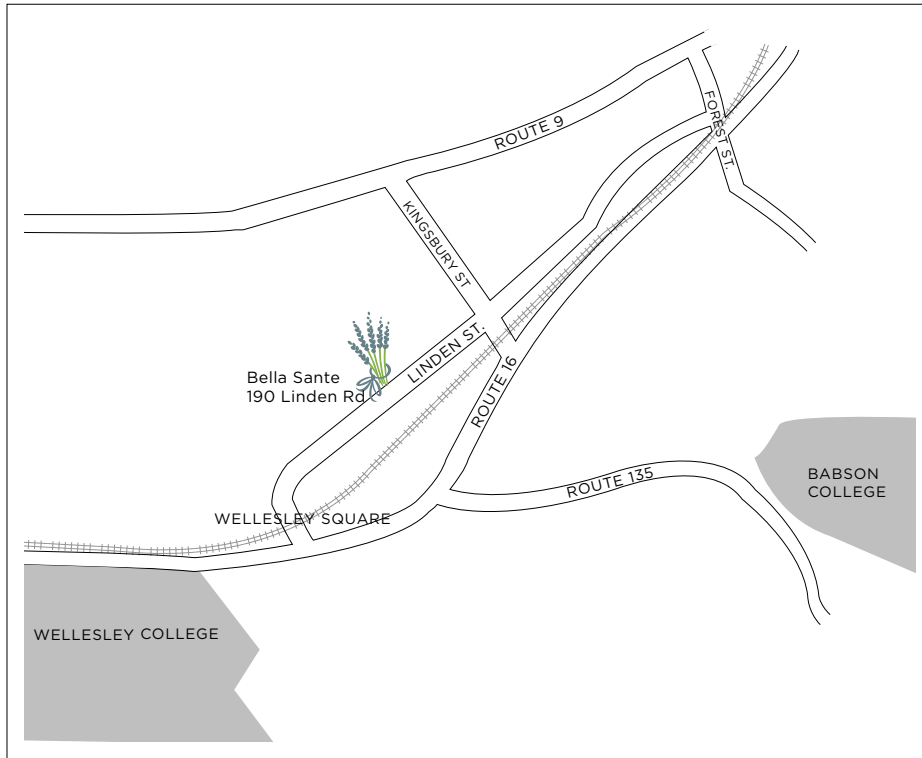

## WELLESLEY LOCATION

### BELLA SANTÉ AT 190 LINDEN STREET, 2ND FLOOR

#### FROM NORTH

- Take I-95 S/RT-128 S toward Attleboro
  - Take exit 22-21B for RT-16 W toward Wellesley
  - Turn right at RT-16/Washington St
  - Turn right at Kingsbury St
  - Turn left at Linden St
- Bella Sante will be on your right in the Linden Square shops. We are located on the second floor above The Cottage Restaurant and Starbucks

#### FROM EAST

- Take I-90 W/Massachusetts Turnpike/Mass Pike
  - Take exit 15 to merge onto I-95 S/RT-128 S
  - Take exit 22-21B for RT-16 W toward Wellesley
  - Turn right at RT-16/Washington St
  - Turn right at Kingsbury St
  - Turn left at Linden St
- Bella Sante will be on your right in the Linden Square shops. We are located on the second floor above The Cottage Restaurant and Starbucks